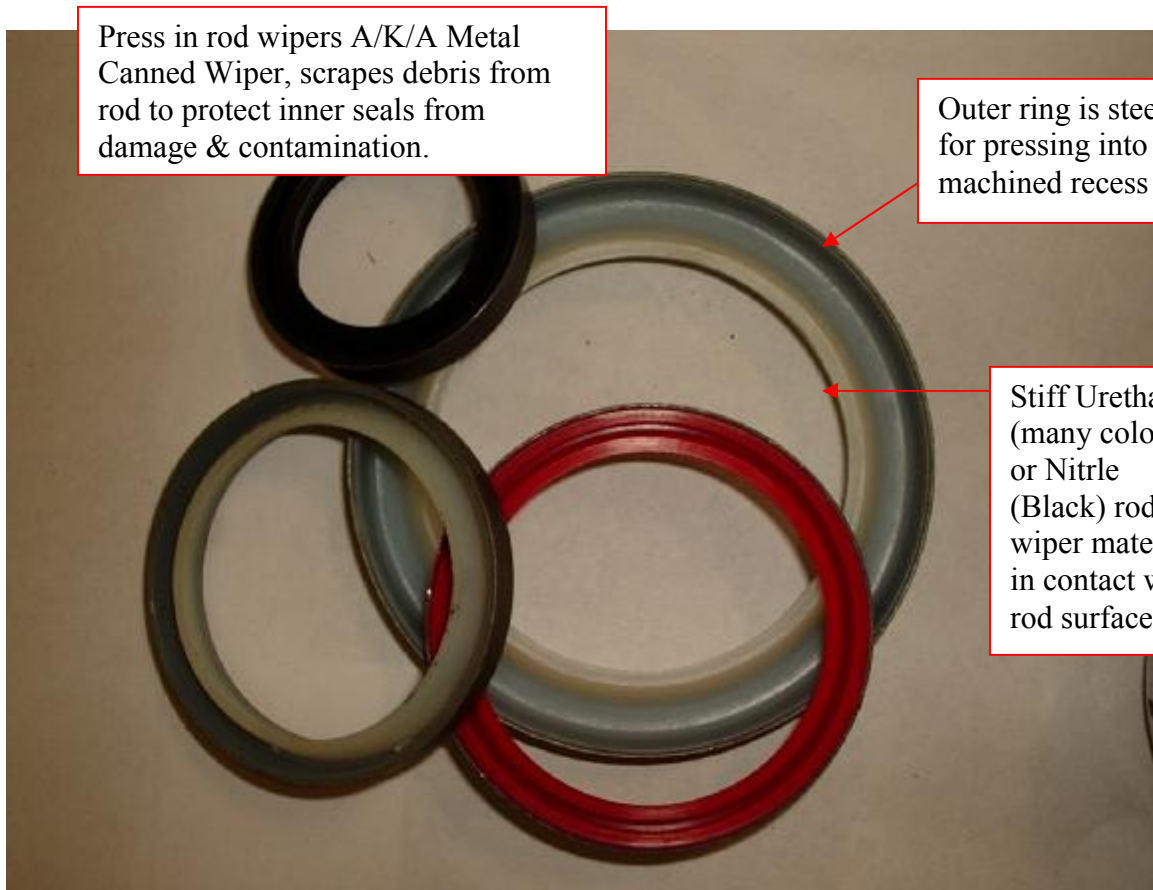

This information is provided to aid in part selection; this does not replace equipment manufacturer's instructions. Always read, understand and follow manufacturer's instructions for disassembly, repair, reassembly & operation. We do not provide instructions with our seal kits, you must obtain service information from the equipment manufacturer. Winking fox logo TM Fox Prints, Fox Machine.

Press in rod wipers A/K/A Metal Canned Wiper, scrapes debris from rod to protect inner seals from damage & contamination.

Outer ring is steel for pressing into machined recess

Stiff Urethane (many colors) or Nitrile (Black) rod wiper material in contact with rod surface